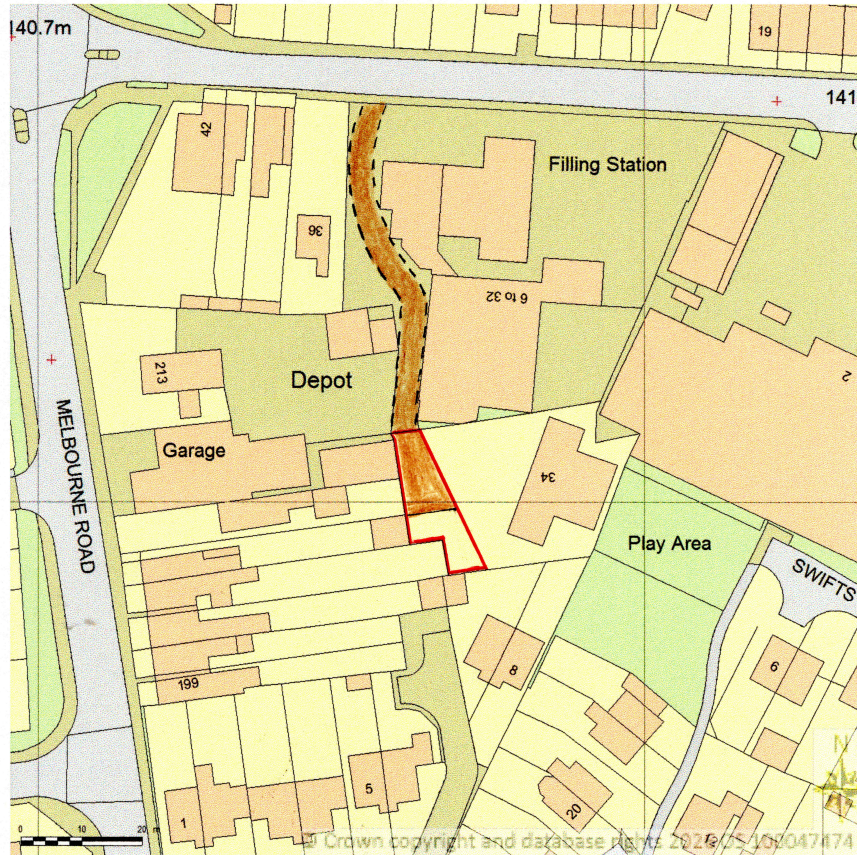

**SITE LOCATION PLAN
AREA 2 HA
SCALE 1:1250 on A4**

**Transfer of Land from LT262855 to LT475044 including
Right of Way transferred from Title LT262855**

Supplied by Streetwise Maps Ltd
www.streetwise.net
Licence No: 100047474
17/04/2026 10:06

Shared Right of Way in common with LT421322